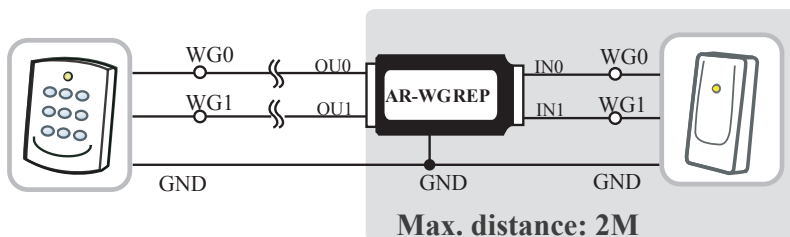

The product is mainly to enhance WG signal transmission and also to extend the signal range

Cables Description

	Color	Marks	Function	Description
1	Red	V	VIN	9-16VDC
2	Black	G	GND	GND
3	Green	OU1	OUTPUT1	Output 1
4	Blue	OU0	OUTPUT0	Output 0
5	Brown	IN1	INPUT1	Input 1
6	Grey	IN0	INPUT0	Input 0

Wiring Diagram

SOYAL.HU

E-mail: info@delton.hu Web: www.delton.hu